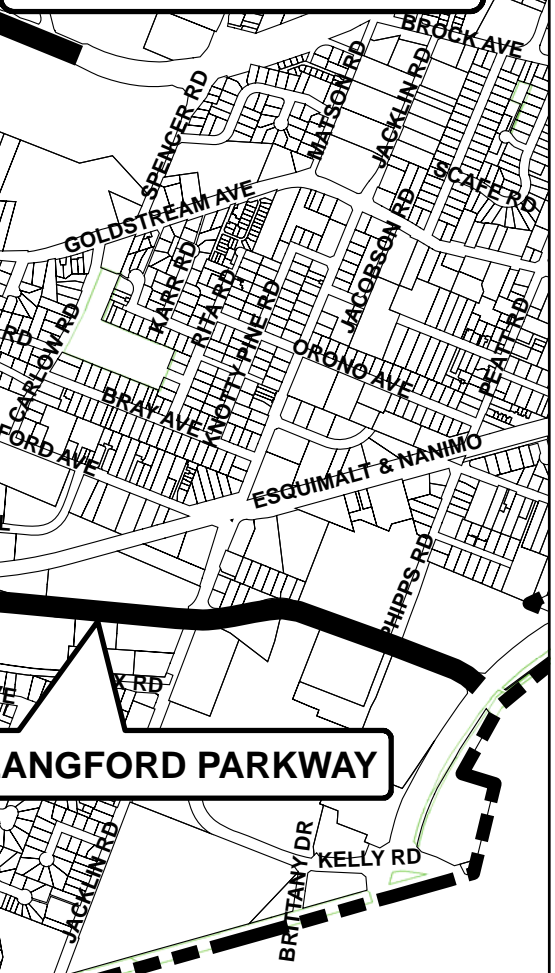

DISRICT OF HIGHLANS

**BEAR MTN PARKWAY
(2007-2009)**

**NEW
INTERSECTION**

**TRANS CANADA HWY
UPGRADE**

**SPENCER INTERCHANGE
(2007-2009)**

WESTSHORE PARKWAY

LANGFORD PARKWAY

TO SOOKE RD

proposed_rds.mxd

SCALE: NTS
CITY OF LANGFORD
GIS DEPARTMENT